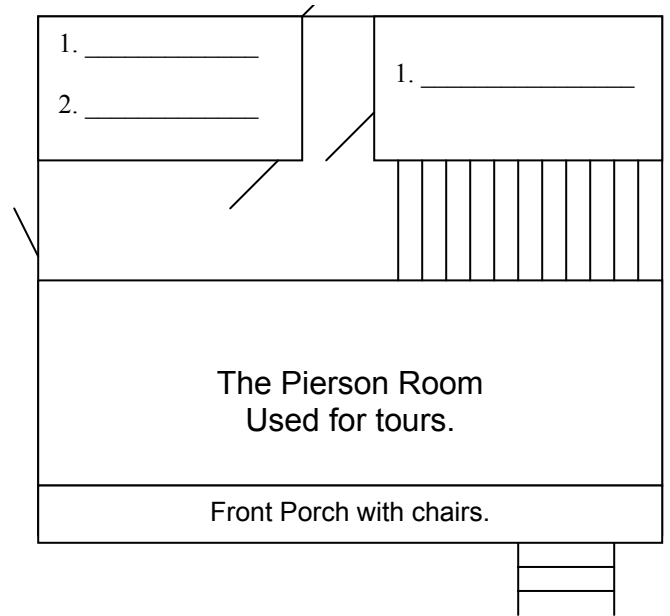

Camp Huntington

Chalet

Sleeps 3
Bathrooms use His/Hers

Hers His

The His/Hers each have:
two showers (one accessible with a hose attachment)
three toilets (one accessible)
three sinks

White Birch

Yellow Birch

Staff House

Sleeps 12