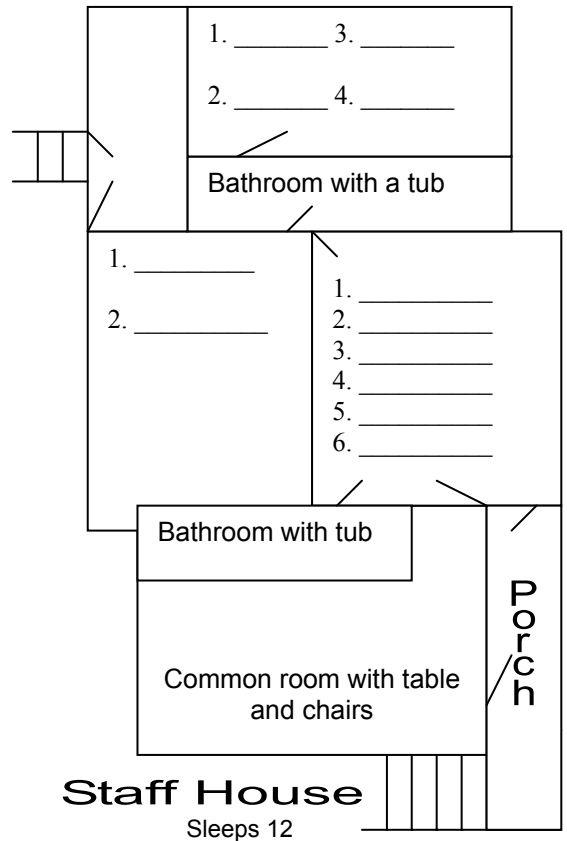

Camp Huntington

Chalet

Sleeps 3
Bathrooms use His/Hers

Hers His

The His/Hers each have:
two showers (one accessible with a hose attachment)
three toilets (one accessible)
three sinks

White Birch

Yellow Birch

Staff House

Sleeps 12