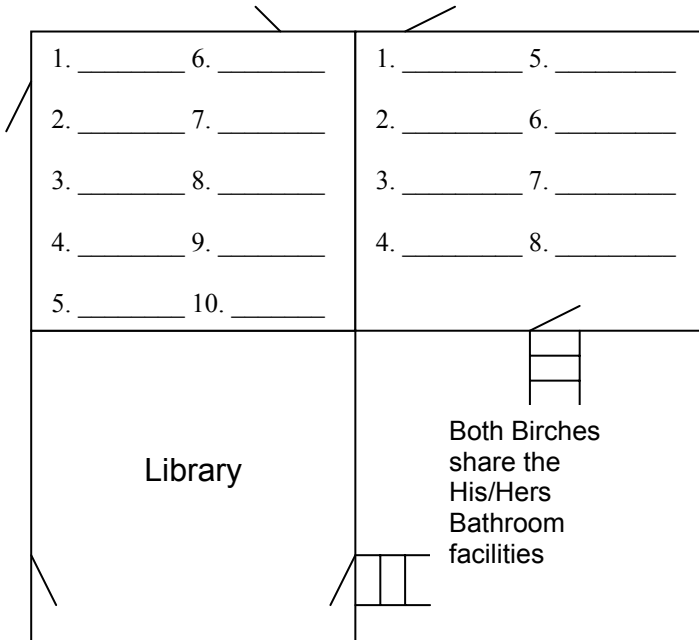

Camp Huntington

Chalet

Sleeps 3
Bathrooms use His/Hers

Hers His

The His/Hers each have:
two showers (one accessible with a hose attachment)
three toilets (one accessible)
three sinks

White Birch

Yellow Birch

Staff House

Sleeps 12